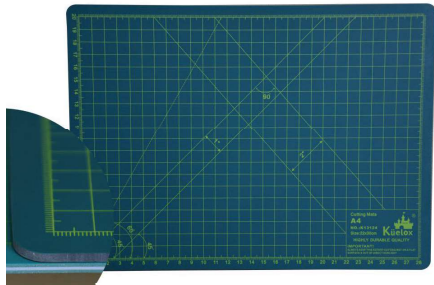

Cutting Mat
A4
A3